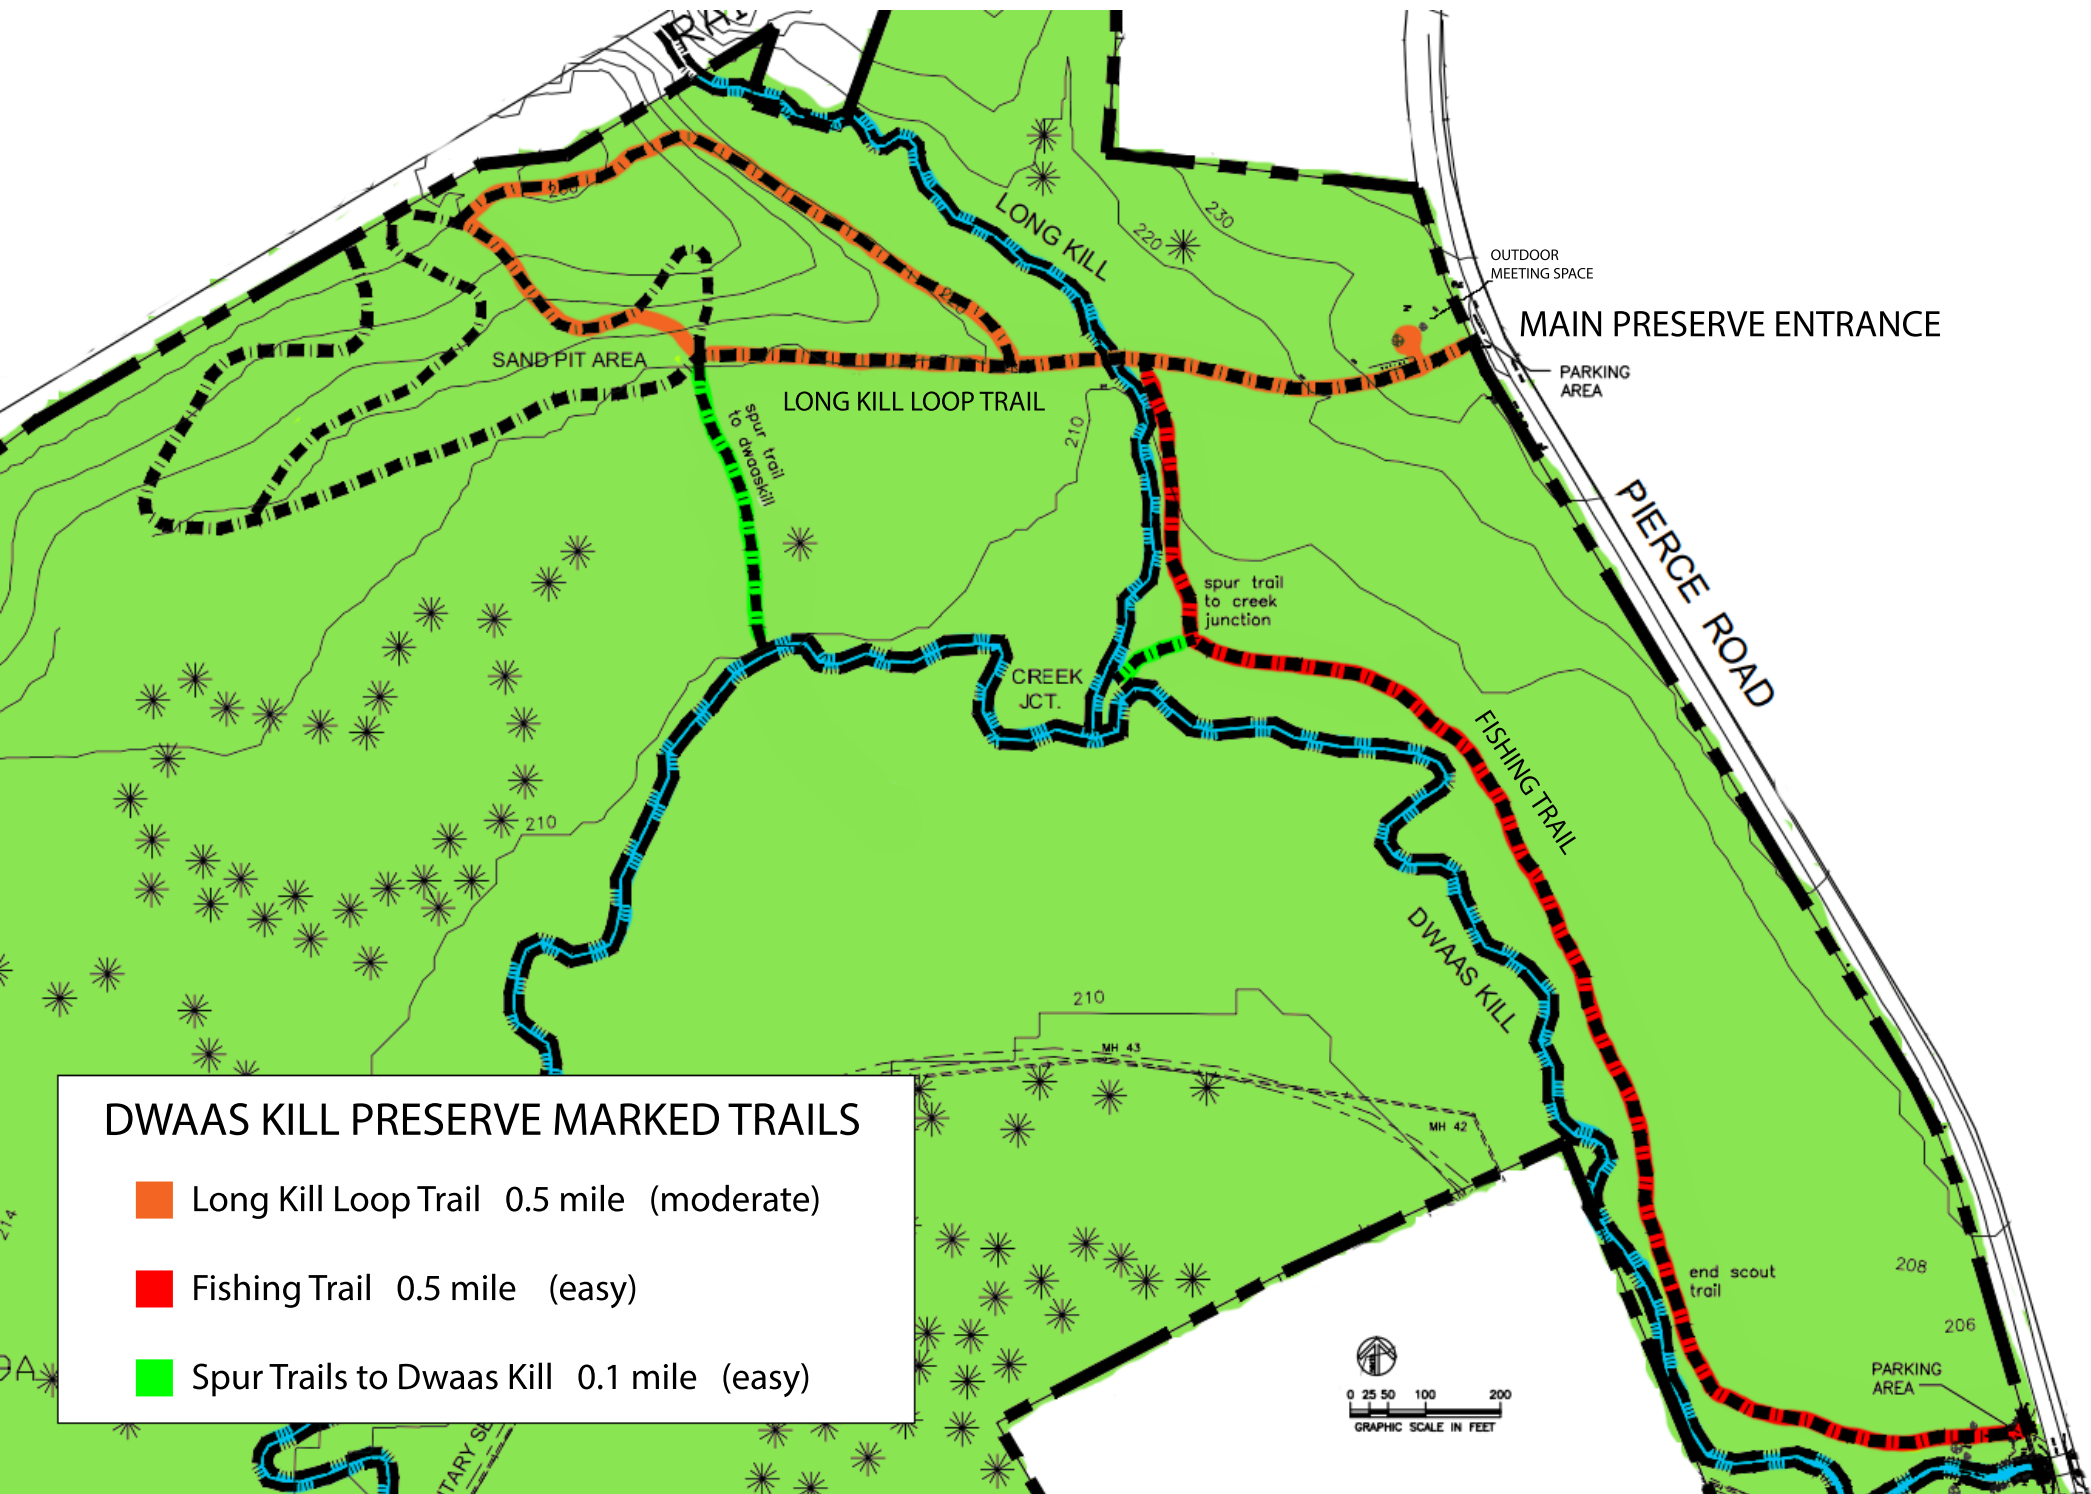

DWAAS KILL PRESERVE MARKED TRAILS

- Long Kill Loop Trail 0.5 mile (moderate)
- Fishing Trail 0.5 mile (easy)
- Spur Trails to Dwaas Kill 0.1 mile (easy)

DWAAS KILL PRESERVE MARKED TRAILS

- Long Kill Loop Trail 0.5 mile (moderate)
- Fishing Trail 0.5 mile (easy)
- Spur Trails to Dwaas Kill 0.1 mile (easy)

DWAAS KILL PRESERVE MARKED TRAILS

- Long Kill Loop Trail 0.5 mile (moderate)
- Fishing Trail 0.5 mile (easy)
- Spur Trails to Dwaas Kill 0.1 mile (easy)