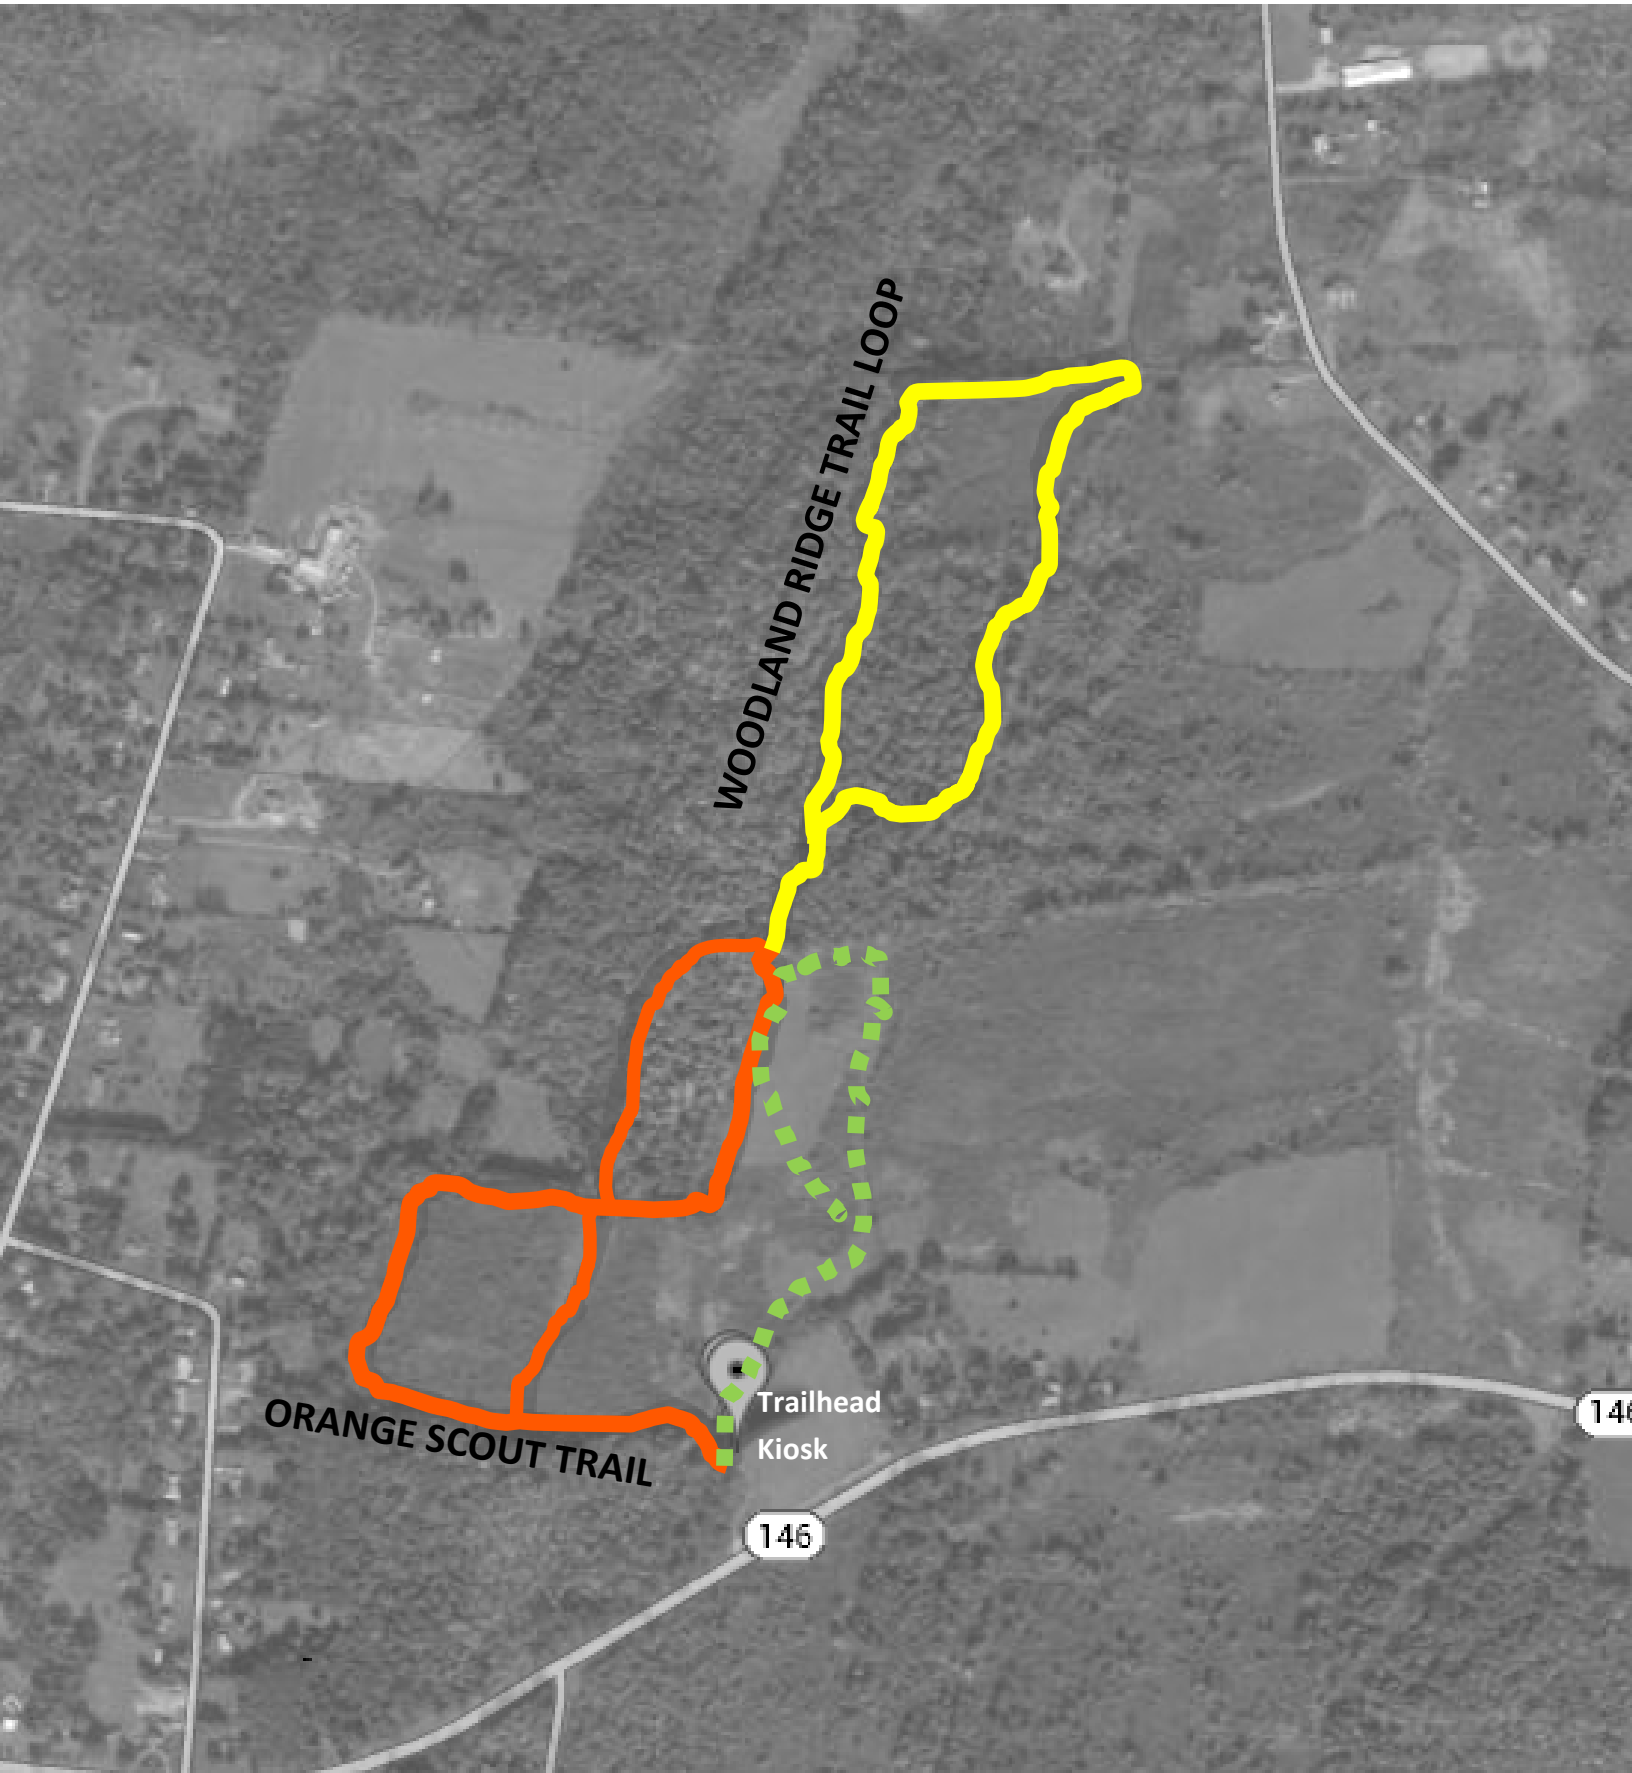

Garnsey Park

NYS 146, Town of Clifton Park, NY

WOODLAND RIDGE TRAIL LOOP

ORANGE SCOUT TRAIL

Trailhead
Kiosk

146

146