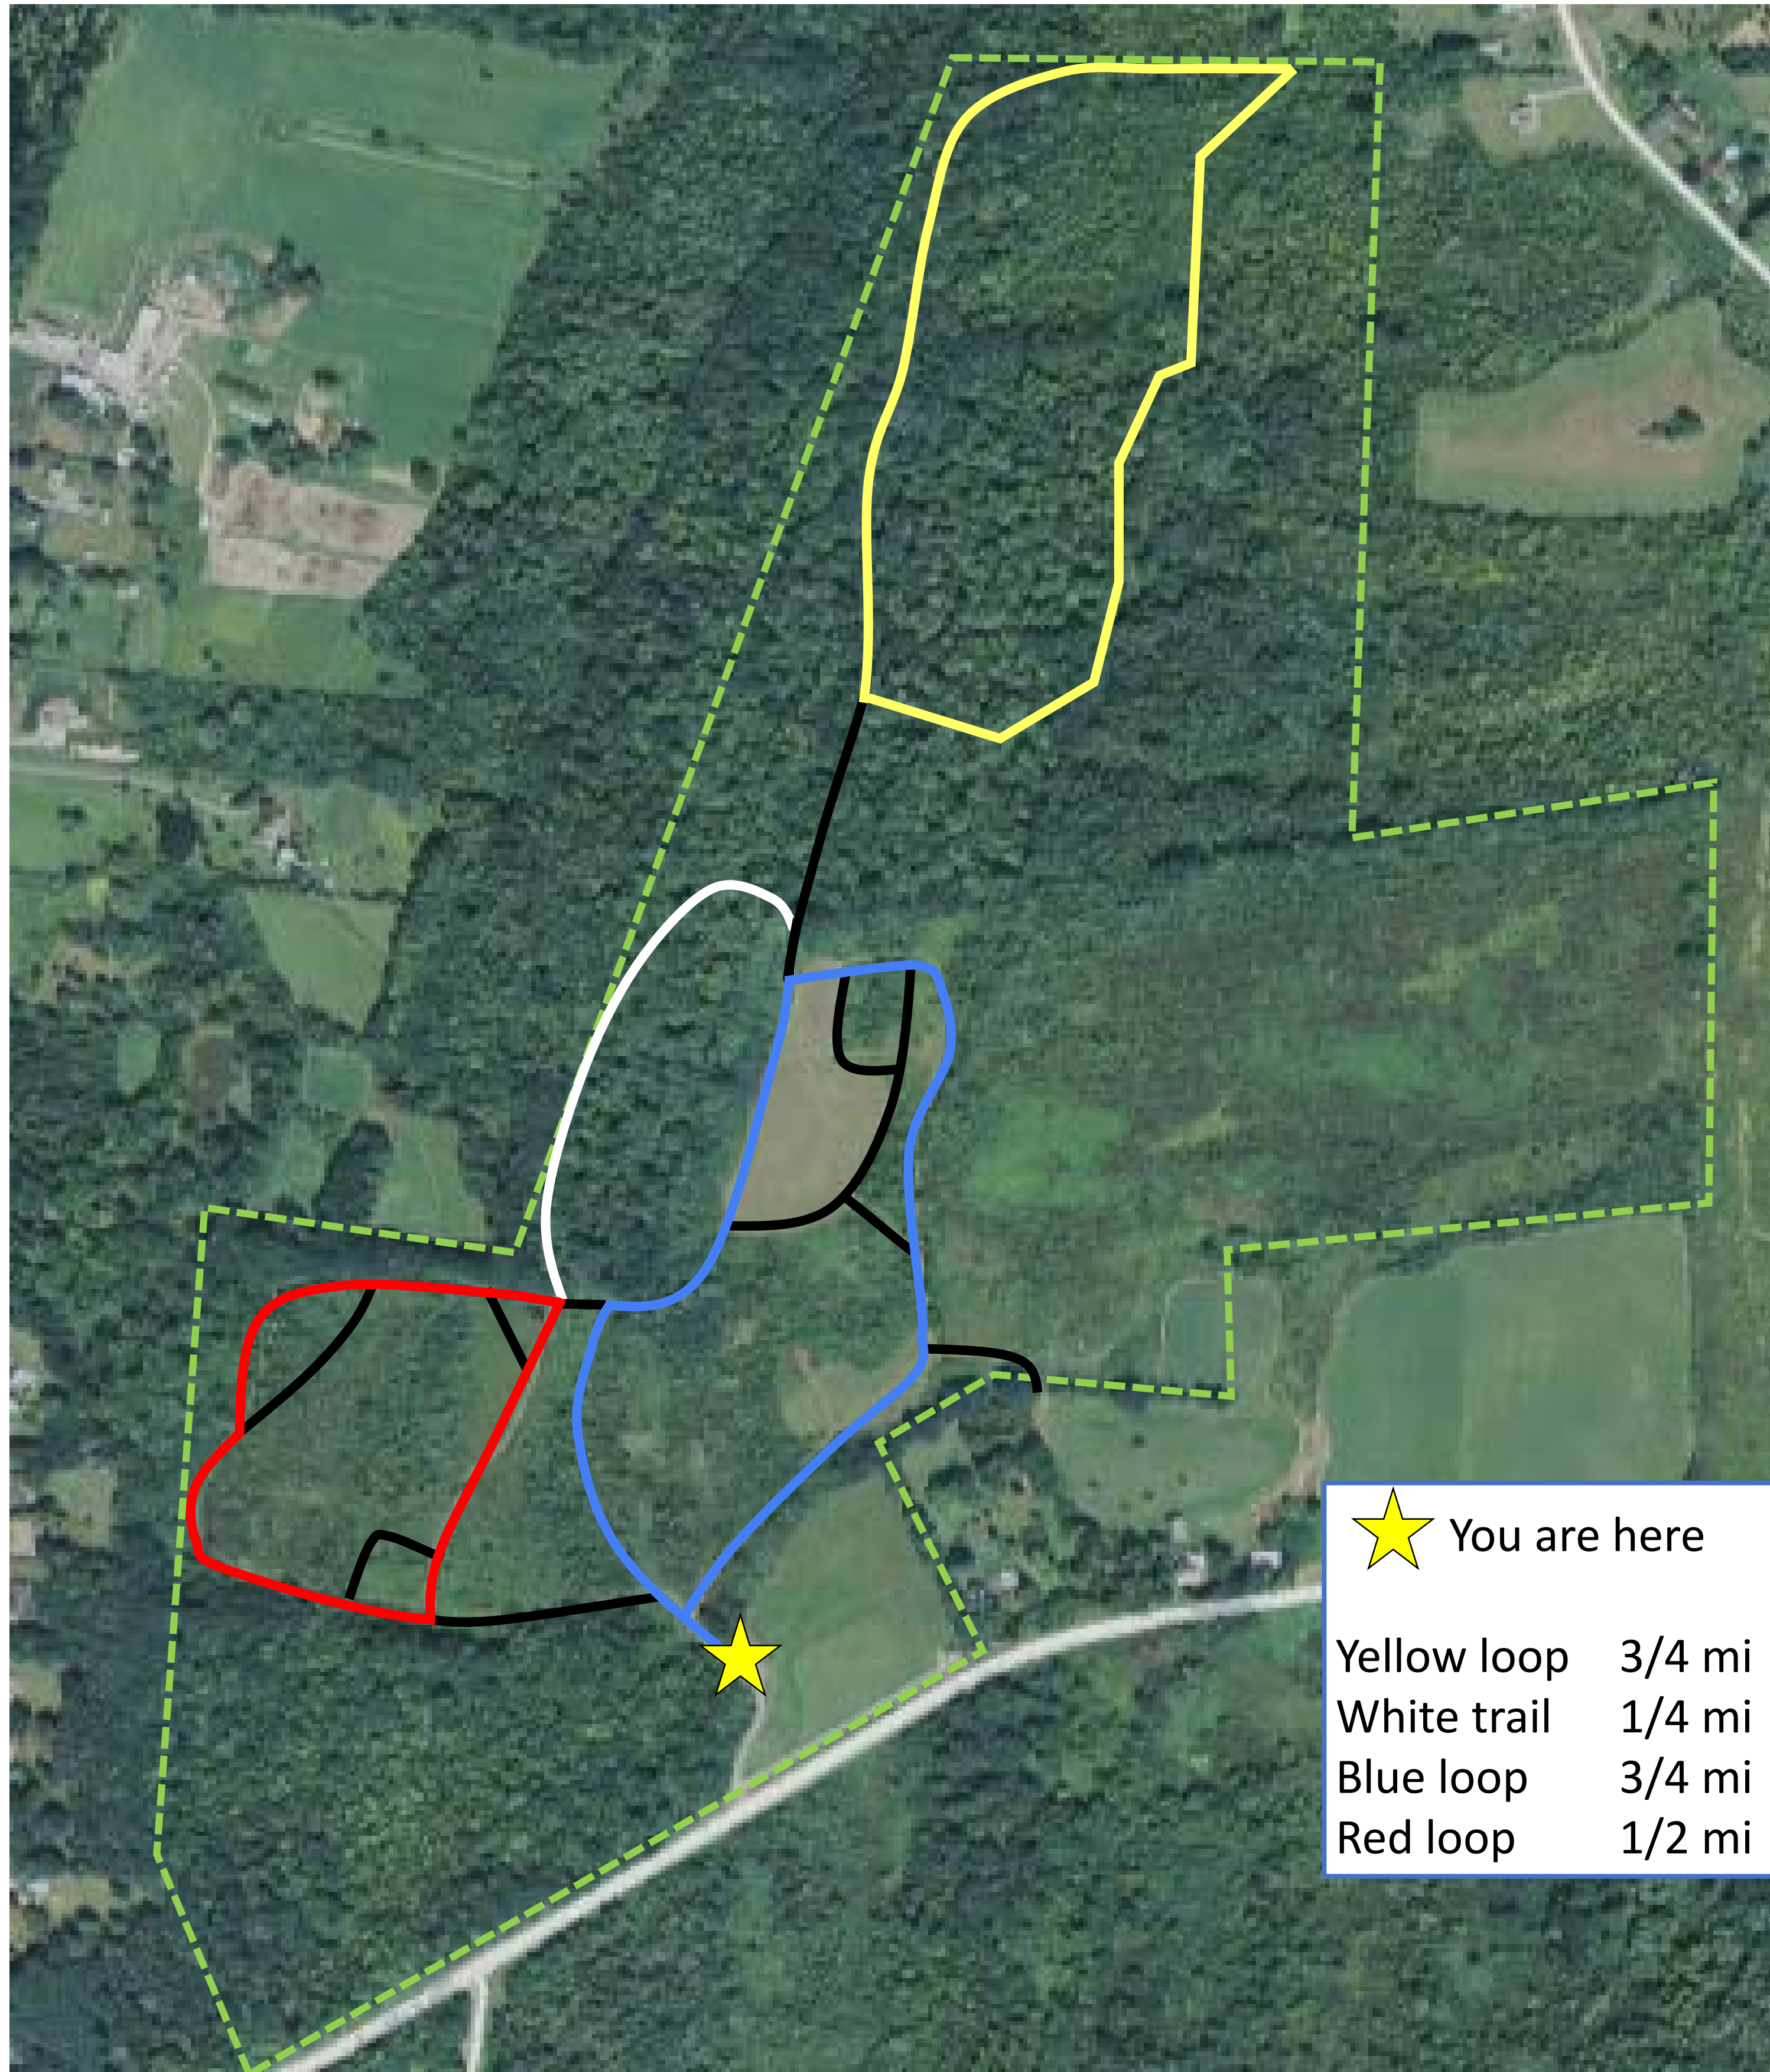

Garnsey Park Trail System

This Town of Clifton Park facility is open to the public.

Carry-In, Carry-Out. Please respect the wildlife. Do no harm.

Permitted Activities: Walking, Hiking, Cross-Country Skiing, Snowshoeing, Nature Enjoyment, Photography, and Bird-Watching.

No Motor Vehicles, No Hunting, No Alcohol, No Smoking, and No Burning.

Town of Clifton Park: (518) 371-6651

Emergencies: Call 911

Park hazards include:

- Ticks
- Poison ivy
- Stinging nettle

Original trail system: Eagle Scout project of Christopher L'Amoureux, Troop 6
Expanded trail system: Eagle Scout project of Sterling Durfee, Troop 3101